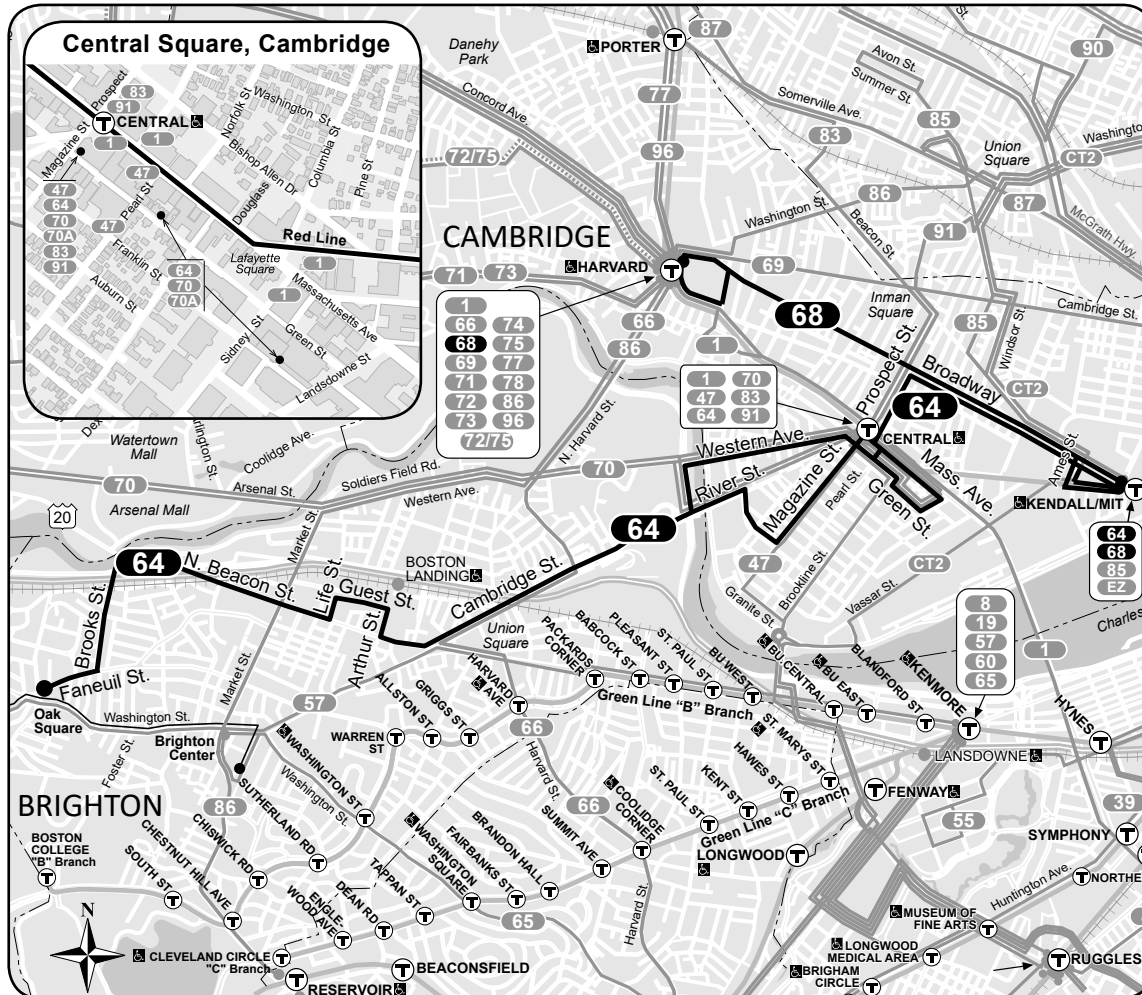

**Route 64 Oak Square - University Park or Kendall/MIT Station**  
**Route 68 Harvard Square - Kendall/MIT Station**

route/schedule  
change

# 64•68

Effective December 22, 2019

**64 Oak Square-University Park or  
Kendall/MIT Station**  
**68 Harvard Square-Kendall/MIT Station**

Serving

- Central Square, Cambridge
- Union Square, Allston
- Harvard University
- Red Line

64 Weekday					
Inbound			Outbound		
Leave Oak Square	Arrive Union Square	Arrive Kendall/MIT	Leave Kendall/MIT	Arrive Union Square	Arrive Oak Square
5:21A	5:31A	5:59A	6:06A	6:20A	6:36A
5:49	5:59	6:27	6:35	6:49	7:06
6:18	6:28	6:56	7:03	7:21	7:39
6:41	6:54	7:22	7:29	7:47	8:05
7:00	7:13	7:42	7:49	8:07	8:26
7:19	7:32	8:10	8:18	8:39	8:58
7:37	7:50	8:28	8:45	9:06	9:25
7:53	8:06	8:44	9:32	9:52	10:11
8:09	8:22	9:00	10:19	10:39	10:58
8:32	8:45	9:16	11:06	11:26	11:45
9:02	9:13	9:39	11:51	12:11P	12:30P
9:34	9:45	10:11			
10:20	10:31	10:57	12:36P	12:56P	1:15P
11:07	11:18	11:44	1:21	1:41	2:00
11:52	12:03P	12:29P	2:06	2:26	2:45
			2:51	3:11	3:30
12:37P	12:48P	1:14P	3:36	3:56	4:19
1:22	1:33	1:59	4:05	4:36	5:00
2:07	2:18	2:44	4:35	5:05	5:33
2:54	3:05	3:31	5:05	5:40	6:05
3:41	3:52	4:18	5:35	6:02	6:27
4:28	4:44	5:16	6:05	6:32	6:57
5:08	5:24	5:56	6:35	7:01	7:19
5:43	5:59	6:25	7:05	7:29	7:47
6:16	6:27	6:53	7:23	7:47	8:05
6:41	6:52	7:17	7:50	8:10	8:28
7:09	7:18	7:42	9:14	9:32	9:50
8:35	8:44	9:08	10:35	10:51	11:05
10:01	10:09	10:31	11:48	12:04A	12:18A
11:13	11:21	11:43	x 1:00	1:16	1:30
12:26A	12:33A	12:55A			

f - From Central Square to Oak Square.  
w - Waits for last train to arrive at Central Square Station.  
x - Waits for last train to arrive at Kendall/MIT Station.

**Route 64**  
**Oak Square-University Park,**  
**Cambridge or Kendall/MIT Station**