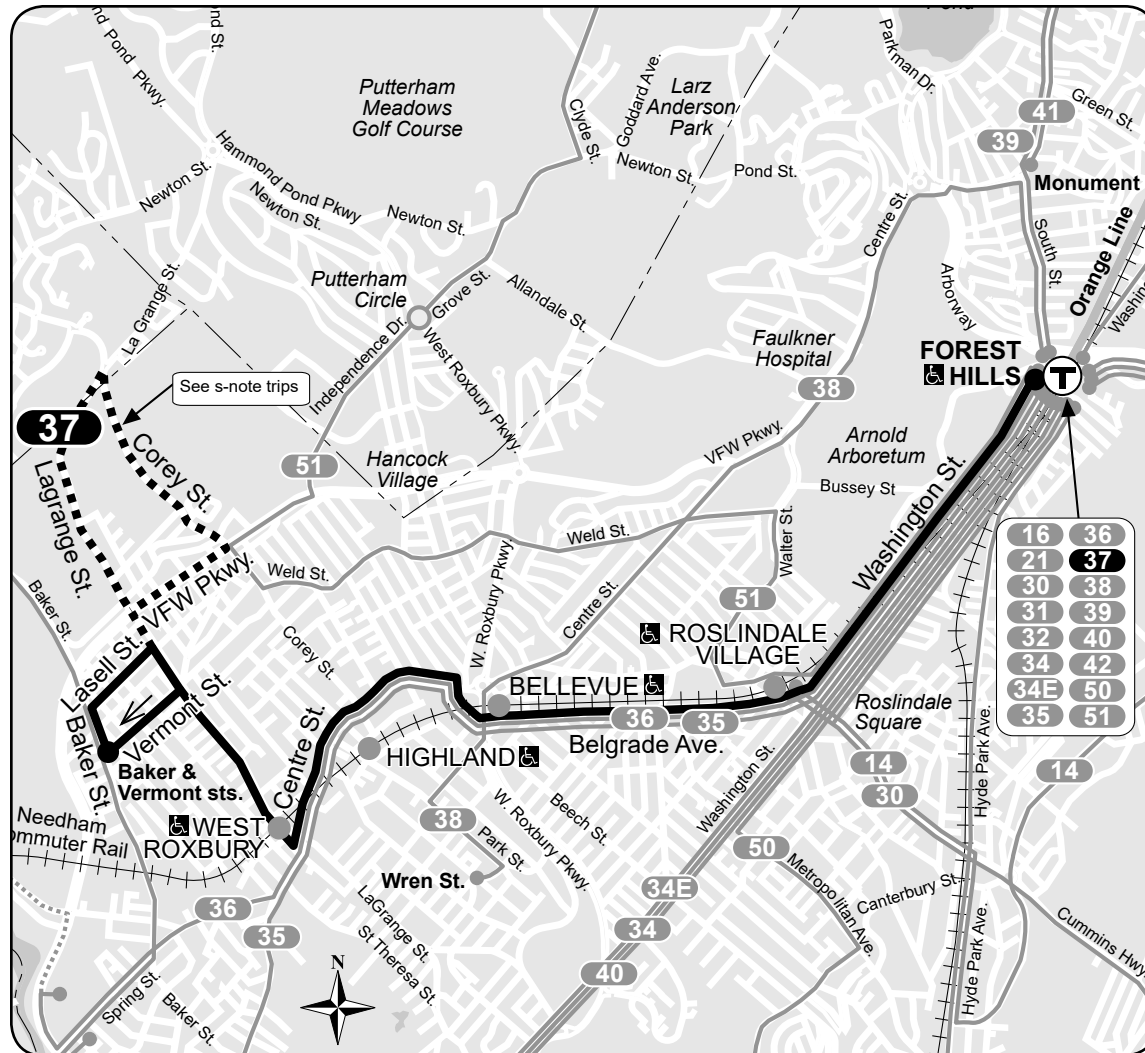

## Route 37 Baker St & Vermont St - Forest Hills Station

schedule change

## Baker St & Vermont St - Forest Hills Station

Serving

- Roslindale Square
- Centre Street Shopping District
- Orange Line
- Needham Commuter Rail

 Massachusetts Bay Transportation Authority **massDOT**  
Massachusetts Department of Transportation

g - Originates at Avenue Louis Pasteur, leaves upon arrival at Forest Hills Station.  
 L - Continues to Avenue Louis Pasteur.  
 s - To/from Lagrange & Corey and Does NOT run during school vacation

**37**

\*\* Requires Senior/TAP CharlieCard, available to Medicare cardholders, seniors 65+, and persons with disabilities.

All buses are accessible to persons with disabilities

**Route 37  
 Baker & Vermonts Streets-  
 Forest Hills Station**