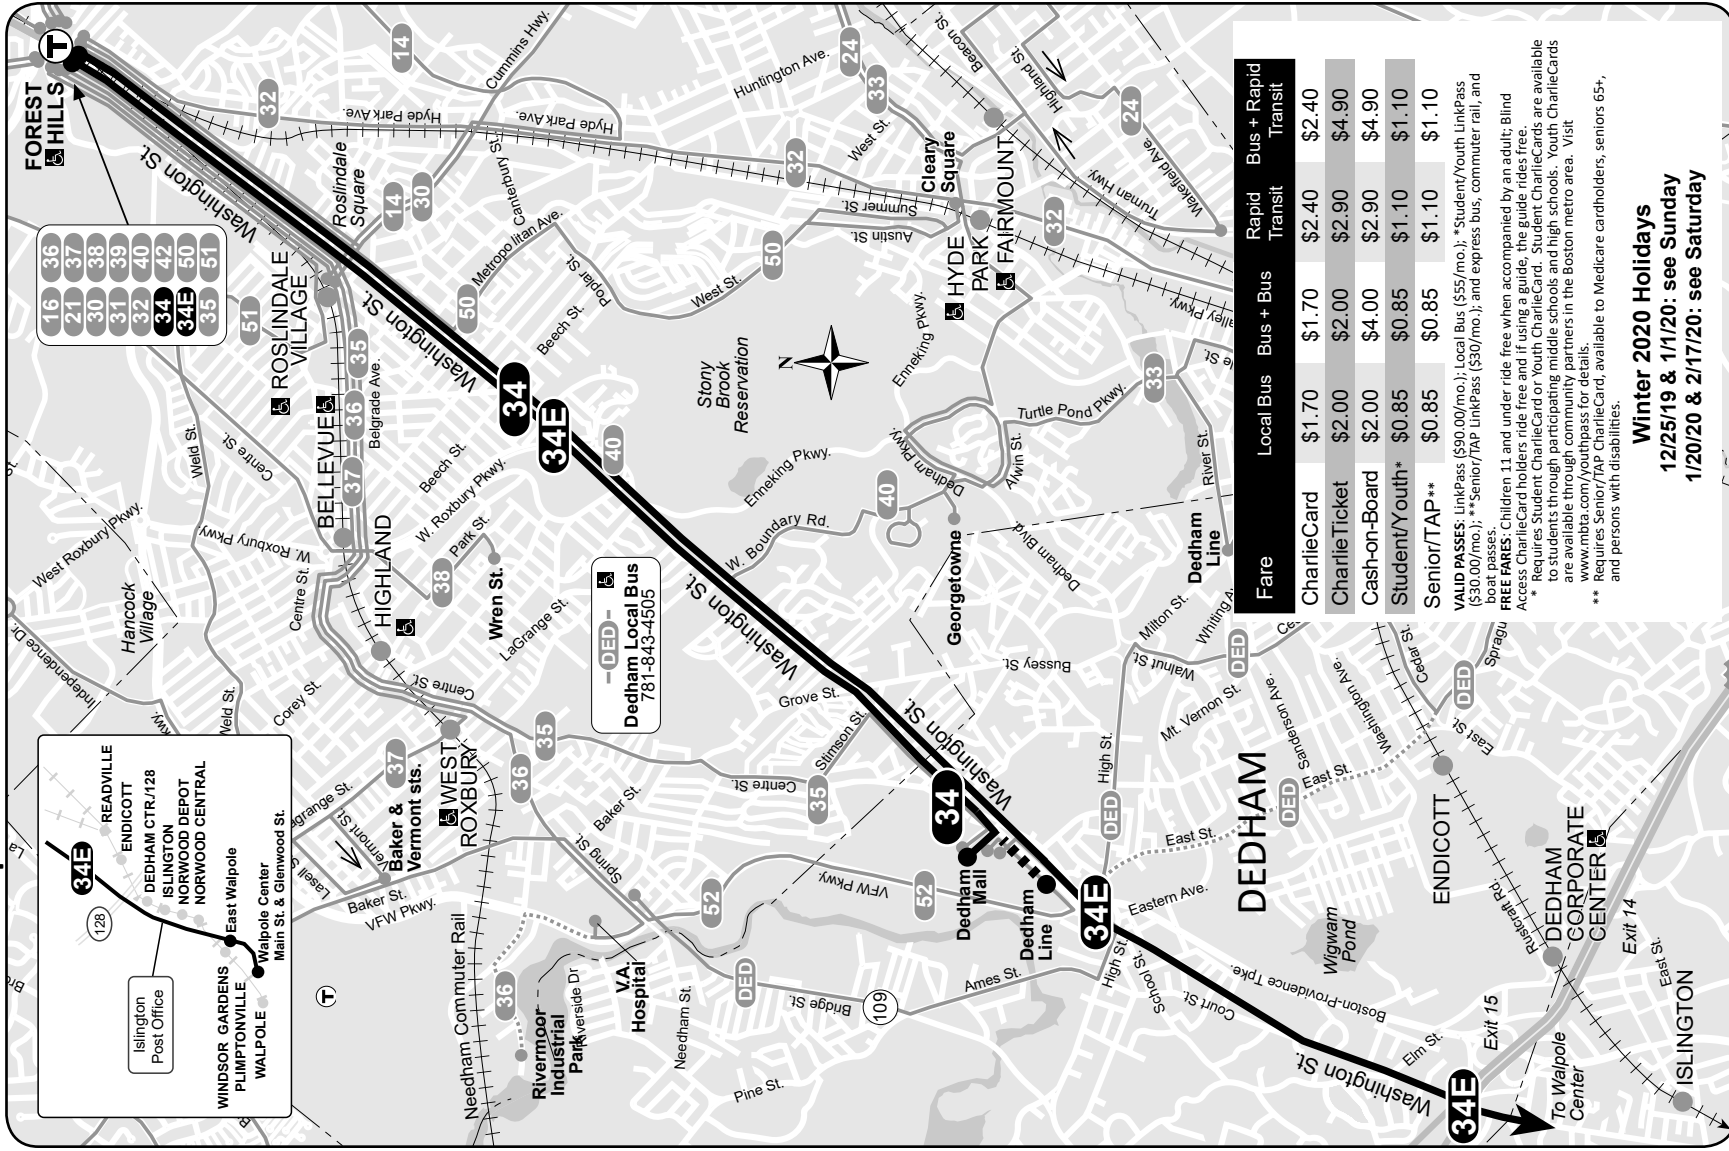

Route 34 Dedham Line or Dedham Mall - Forest Hills Station

Route 34E Walpole Center - Forest Hills Station

Fare	Local Bus	Bus + Bus	Rapid Transit	Bus + Rapid Transit
CharlieCard	\$1.70	\$1.70	\$2.40	\$2.40
CharlieTicket	\$2.00	\$2.00	\$2.90	\$4.90
Cash-on-Board	\$2.00	\$4.00	\$2.90	\$4.90
Student/Youth*	\$0.85	\$0.85	\$1.10	\$1.10
Senior/TAP**	\$0.85	\$0.85	\$1.10	\$1.10

VALID PASSES: LinkPass (\$90.00/mo.); Local Bus (\$55/mo.); *Student/Youth LinkPass (\$30.00/mo.); **Senior/TAP LinkPass (\$30/mo.); and express bus, commuter rail, and boat passes.

FREE FARES: Children 11 and under ride free when accompanied by an adult; Blind Access CharlieCard holders ride free and if using a guide, the guide rides free. * Requires Student CharlieCard or Youth CharlieCard. Student CharlieCards are available to students through participating middle schools and high schools. Youth CharlieCards are available through community partners in the Boston metro area. Visit www.mbta.com/youthpass for details. ** Requires Senior/TAP CharlieCard, available to Medicare cardholders, seniors 65+, and persons with disabilities.

Winter 2020 Holidays
 12/25/19 & 1/1/20: see Sunday
 1/20/20 & 2/17/20: see Saturday

route/schedule change

34•34E

Effective December 22, 2019

- 34** Dedham Mall or Dedham Line - Forest Hills Station
- 34E** Walpole Center - Forest Hills Station

Serving

- Roslindale Square
- Dedham Mall
- Dedham Square
- Islington
- Norwood Center
- East Walpole
- Orange Line
- Needham Commuter Rail
- Franklin Commuter Rail

Massachusetts Bay Transportation Authority *massDOT*
 Massachusetts Department of Transportation