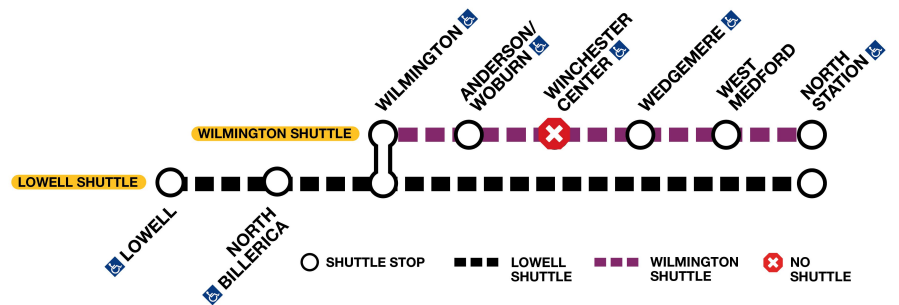

NSL | North Station Local
These buses travel between Wilmington and North Station serving all stops except Winchester Center.

NSE | North Station Express
These buses serve Lowell, North Billerica, and then travel express between Wilmington and North Station.

WL | Wilmington Local
These buses travel between North Station and Wilmington serving all stops except Winchester Center.

LE | Lowell Express
These buses travel express between North Station and Wilmington continuing to North Billerica and Lowell.