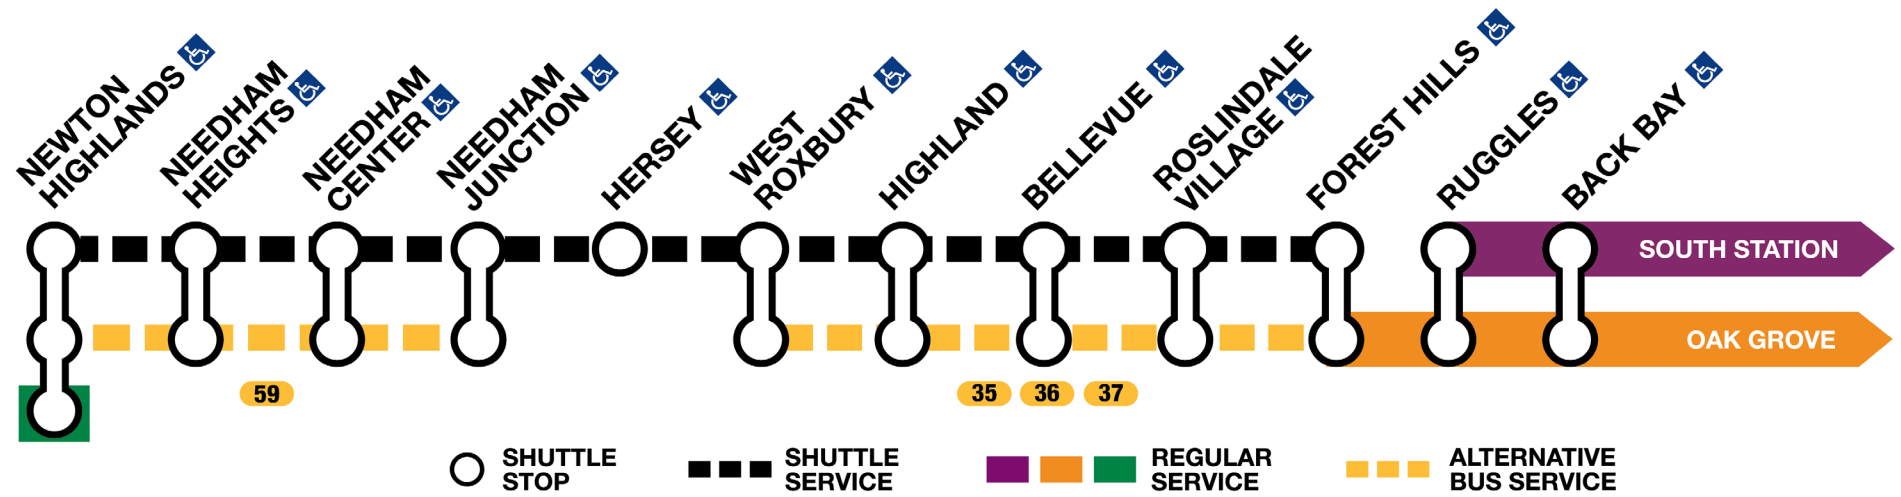

NEEDHAM LINE

DIVERSION SCHEDULE Effective June 1-2 and June 8-9, 2024

On the weekends of June 1-2 and June 8-9, there will be no Needham Line train service. Buses will accommodate passengers between Newton Highlands (for a Green Line connection) through Forest Hills (for an Orange Line connection).

Please also consider a free bus connection with:

- MBTA Bus #35, #36 or #37 for service between West Roxbury/Highland/Bellevue/Roslindale Village and Forest Hills on the Orange Line
- MBTA Bus #59 for service between Needham Junction/Needham Center/Needham Heights and Newton Highlands on the Green Line D.

Weekend

Inbound to Boston		AM							PM										
STATION																			
GL Newton Highlands	⌚	6:00	7:00	8:00	9:00	10:00	11:00	12:00	1:00	2:00	3:00	4:00	5:00	6:00	7:00	8:00	9:00	10:00	
Needham Heights	⌚	6:09	7:09	8:11	9:11	10:15	11:15	12:15	1:15	2:15	3:15	4:15	5:15	6:13	7:13	8:13	9:11	10:11	
Needham Center	⌚	6:12	7:12	8:15	9:15	10:21	11:21	12:21	1:21	2:21	3:21	4:21	5:21	6:18	7:18	8:18	9:15	10:15	
Needham Junction	⌚	6:13	7:13	8:17	9:17	10:24	11:24	12:24	1:24	2:24	3:24	4:24	5:24	6:20	7:20	8:20	9:17	10:17	
Hersey	⌚	6:19	7:19	8:24	9:24	10:33	11:33	12:33	1:33	2:33	3:33	4:33	5:33	6:28	7:28	8:28	9:24	10:24	
West Roxbury	⌚	6:30	7:30	8:38	9:38	10:53	11:53	12:53	1:53	2:53	3:53	4:53	5:53	6:45	7:45	8:45	9:38	10:38	
Highland	⌚	6:31	7:31	8:39	9:39	10:55	11:55	12:55	1:55	2:55	3:55	4:55	5:55	6:47	7:47	8:47	9:39	10:39	
Bellevue	⌚	6:33	7:33	8:42	9:42	10:58	11:58	12:58	1:58	2:58	3:58	4:58	5:58	6:50	7:50	8:50	9:42	10:42	
Roslindale Village	⌚	6:36	7:36	8:45	9:45	11:03	12:03	1:03	2:03	3:03	4:03	5:03	6:03	6:54	7:54	8:54	9:45	10:42	
OL Forest Hills	⌚	6:40	7:40	8:50	9:50	11:10	12:10	1:10	2:10	3:10	4:10	5:10	6:10	7:00	8:00	9:00	9:50	10:45	