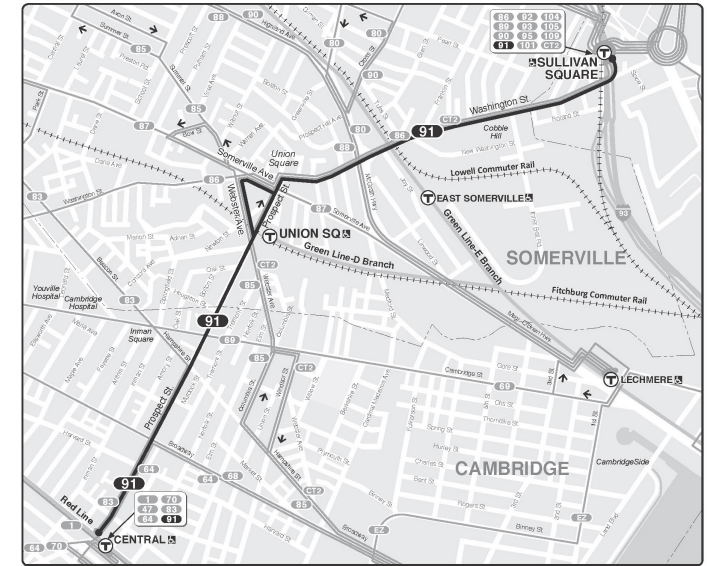

Information in this timetable is subject to change without notice. Traffic and weather may affect running times.

Always check bus destination signs before boarding. Some buses may only serve a part, or skip portions of this route.

Sunday ⁹¹ Inbound			Outbound		
Sullivan Station	Union Square	Central Sq. Cambridge	Central Sq. Cambridge	Union Square	Sullivan Station
6:45	6:47	7:00	7:10	7:13	7:20
7:30	7:32	7:45	7:55	7:58	8:05
8:15	8:18	8:31	8:40	8:43	8:50
9:00	9:04	9:18	9:25	9:31	9:39
9:45	9:49	10:03	10:10	10:16	10:24
10:34	10:39	10:53	10:57	11:04	11:12
11:15	11:20	11:34	11:40	11:47	11:55
12:00	12:05	12:19	12:25	12:32	12:40
12:45	12:50	1:04	1:10	1:17	1:25
1:28	1:33	1:47	1:51	1:58	2:07
2:15	2:20	2:34	2:40	2:47	2:56
3:00	3:05	3:19	3:25	3:32	3:41
3:45	3:50	4:04	4:08	4:15	4:24
4:27	4:32	4:46	4:50	4:57	5:06
5:15	5:19	5:34	5:40	5:46	5:55
6:00	6:04	6:19	6:25	6:31	6:40
6:45	6:49	7:04	7:10	7:16	7:25
7:37	7:41	7:56	8:00	8:08	8:14
8:17	8:21	8:33	8:40	8:46	8:52
9:00	9:04	9:15	9:25	9:31	9:37
9:47	9:51	10:02	10:10	10:16	10:22
10:30	10:34	10:45	10:55	11:01	11:07
11:18	11:22	11:33	11:36	11:42	11:48
12:08	12:12	12:23	12:26	12:31	12:36
12:45	12:49	1:00	1:04	1:09	1:14

Holidays

- SUN New Year's Day
- SAT MLK Jr. Day
- SAT Presidents Day
- SAT Patriots' Day
- SUN Memorial Day
- SUN Independence Day
- SUN Labor Day
- SAT Columbus/Indigenous Peoples Day
- SUN Thanksgiving
- SUN Christmas Day
- SUN New Year's Eve