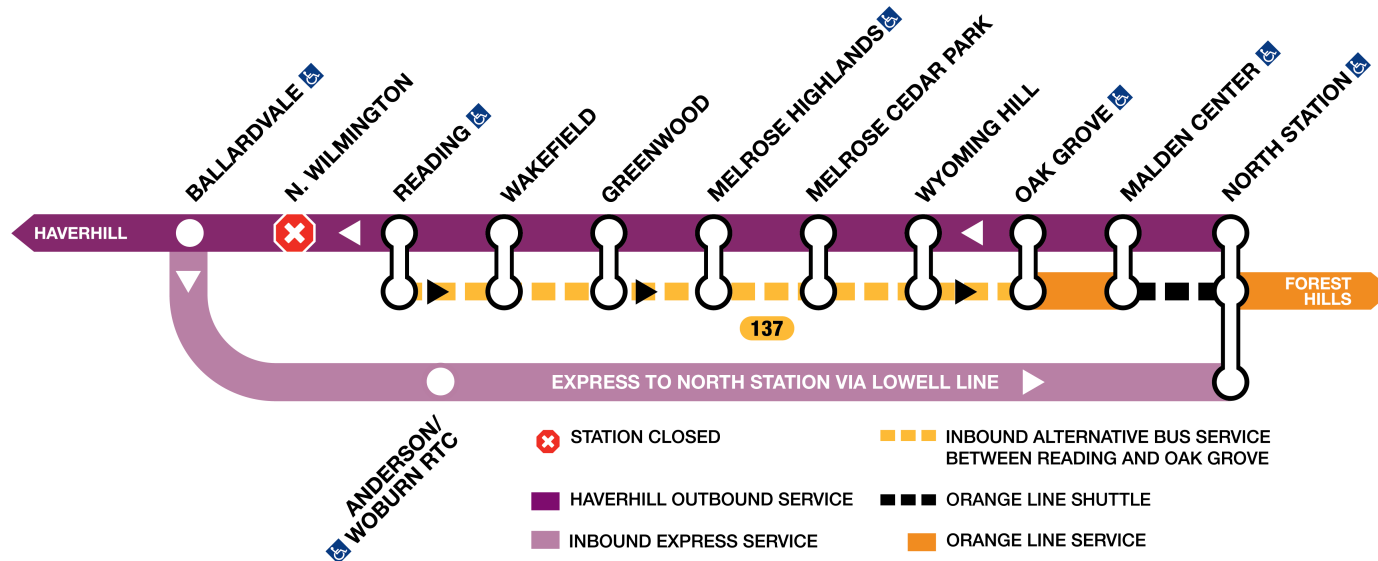

Lòt chwa transpò ki genyen pandan Fèmti 22 jen – 30 jen an (pou chak Estasyon)

Estasyon	Tren Pasaje 	Bis Transpò 	Lòt Opsyon
Oak Grove	✓	✓	
Malden Center	✓	✓	
Wellington		✓	
Assembly		✓	
Sullivan Square		✓	Wout 91 rive GL ak RL, Wout 92/93 rive Haymarket/Downtown, Wout 86/CT2 rive GL
Community College		✓	Wout 92/93 rive Haymarket/Downtown
North Station	✓	✓	Liy Haverhill rive Malden, Oak Grove

Pasaje yo kapab pran Tren (Commuter Rail) la ant Oak Grove, Malden Center ak North Station gratis.

Lòt Opsyon Transpò nan Bis

Orè pou Wout CT2

Koneksyon ant Sullivan Square ak East Somerville (Branch GL E)

CT2

Weekday **CT2**
Inbound

Sullivan Station	Ames St Kendall/MIT Station	Fenway Station	Huntington Ave & Longwood	Ruggles Station
6:33	6:46	6:55	7:02	7:12
6:55	7:09	7:20	7:27	7:38
7:15	7:29	7:40	7:47	7:58
7:35	7:52	8:03	8:10	8:21
8:02	8:19	8:30	8:37	8:48
8:21	8:38	8:49	8:56	9:07
8:40	8:57	9:08	9:15	9:26
9:05	9:21	9:32	9:38	9:48
9:35	9:50	9:59	10:05	10:15
10:10	10:25	10:34	10:40	10:50
11:05	11:20	11:29	11:35	11:45
12:00	12:15	12:26	12:33	12:43
1:00	1:15	1:26	1:34	1:44
2:00	2:14	2:25	2:33	2:43
2:40	2:54	3:05	3:13	3:23
3:20	3:34	3:45	3:53	4:03
4:00	4:14	4:25	4:33	4:43
4:40	4:54	5:05	5:13	5:23
5:20	5:34	5:45	5:53	6:03
6:00	6:14	6:25	6:33	6:43
6:40	6:54	7:04	7:11	7:20
7:20	7:32	7:40	7:47	7:56

Sunday ⁹³				
Inbound		Outbound		
Sullivan Station	City Square	Haymarket Station	Devonshire St & Milk St	
A 5:31	5:38	5:45		
6:15	6:20	6:27		
7:15	7:20	7:27		
8:15	8:20	8:27		
9:15	9:20	9:27		
10:15	10:20	10:27		
11:15	11:19	11:26	11:33	
12:15	12:20	12:27	12:34	
1:18	1:23	1:30	1:38	
2:18	2:23	2:30	2:38	
3:23	3:28	3:35	3:43	
4:23	4:28	4:35	4:43	
5:28	5:32	5:39	5:45	
6:30	6:35	6:43	-	
7:20	7:25	7:33	-	
8:15	8:20	8:28	-	
9:15	9:20	9:28	-	
10:15	10:20	10:28	-	
11:15	11:19	11:26	-	
12:00	12:04	12:11	-	