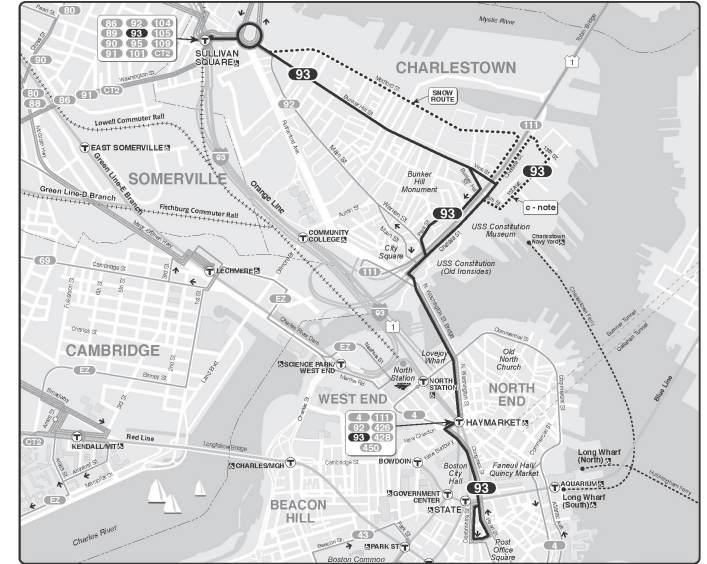

Sunday ⁹³				
Inbound		Outbound		
Sullivan Station	City Square	Haymarket Station	Devonshire St & Milk St	
A 5:31	5:38	5:45		
6:15	6:20	6:27		
7:15	7:20	7:27		
8:15	8:20	8:27		
9:15	9:20	9:27		
10:15	10:20	10:27		
11:15	11:19	11:26	11:33	
12:15	12:20	12:27	12:34	
1:18	1:23	1:30	1:38	
2:18	2:23	2:30	2:38	
3:23	3:28	3:35	3:43	
4:23	4:28	4:35	4:43	
5:28	5:32	5:39	5:45	
6:30	6:35	6:43	-	
7:20	7:25	7:33	-	
8:15	8:20	8:28	-	
9:15	9:20	9:28	-	
10:15	10:20	10:28	-	
11:15	11:19	11:26	-	
12:00	12:04	12:11	-	

A leaves Clarendon Hill 4:32 AM weekdays, 4:33 AM Saturdays, 5:16 AM Sundays

C to Navy Yard via Vine St

S runs only on school days

W waits for last train to arrive Sullivan Station

PM times are **bold**

Information in this timetable is subject to change without notice. Traffic and weather may affect running times.

Always check bus destination signs before boarding. Some buses may only serve a part, or skip portions of this route.

Holidays

- SUN New Year's Day
- SAT MLK Jr. Day
- SAT Presidents Day
- SAT Patriots' Day
- SUN Memorial Day
- SUN Independence Day
- SUN Labor Day
- SAT Columbus/Indigenous Peoples Day
- SUN Thanksgiving
- SUN Christmas Day
- SUN New Year's Eve

❄ Snow Route

When active, buses don't travel down Bunker Hill Street. Flag bus in a safe location along Medford Street or use stops on Route 92 or Main Street.

mbta.com/alerts/bus