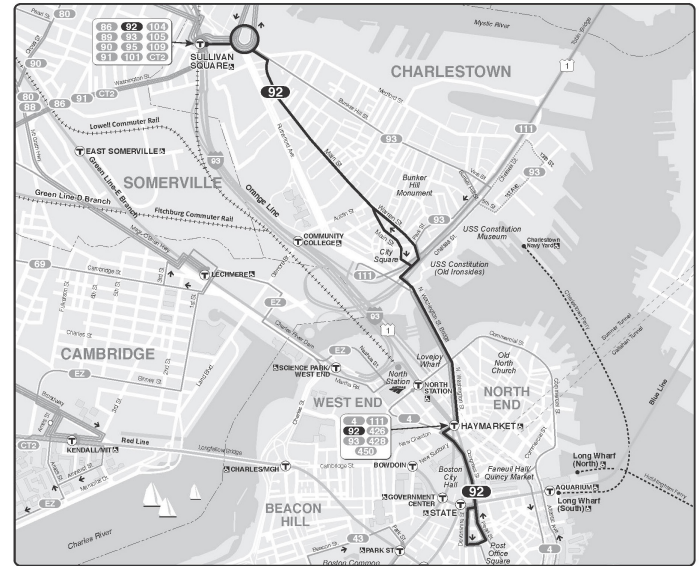

PM times are **bold**
No Sunday service

Information in this timetable is subject to change without notice. Traffic and weather may affect running times.

Always check bus destination signs before boarding. Some buses may only serve a part, or skip portions of this route.

1. **Holidays**
2. **SUN** New Year's Day
   - **SAT** MLK Jr. Day
   - **SAT** Presidents Day
   - **SAT** Patriots' Day
   - **SUN** Memorial Day
   - **SUN** Independence Day
   - **SUN** Labor Day
   - **SAT** Columbus/Indigenous Peoples Day
   - **SUN** Thanksgiving
   - **SUN** Christmas Day
   - **SUN** New Year's Eve