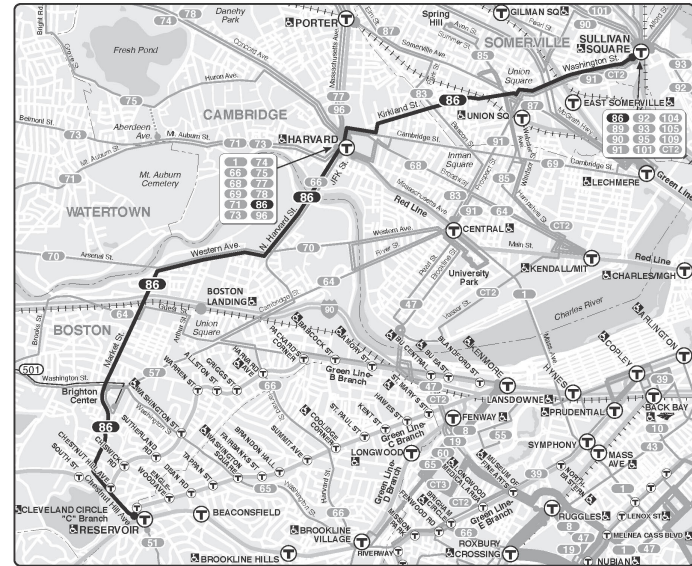

Sunday 86			
Inbound			
Sullivan Station	Harvard Square	Brighton Center	Reservoir Station
7:25	7:37	7:50	7:58
8:05	8:17	8:30	8:38
8:35	8:47	9:00	9:09
9:05	9:18	9:33	9:42
9:35	9:48	10:03	10:12
10:05	10:18	10:35	10:45
10:35	10:49	11:08	11:18
11:10	11:24	11:43	11:53
11:45	11:59	12:19	12:29
12:20	12:35	12:55	1:05
12:55	1:10	1:31	1:41
1:30	1:45	2:06	2:16
2:05	2:20	2:41	2:51
2:40	2:55	3:16	3:26
3:15	3:30	3:51	4:01
3:50	4:05	4:26	4:36
4:25	4:40	5:01	5:10
5:00	5:14	5:33	5:42
5:35	5:49	6:08	6:17
6:10	6:24	6:43	6:52
6:45	6:58	7:16	7:25
7:20	7:33	7:51	8:00
8:00	8:11	8:27	8:36
8:55	9:06	9:22	9:31

Outbound			
Reservoir Station	Brighton Center	Harvard Square	Sullivan Station
8:02	8:07	8:22	8:39
8:42	8:47	9:03	9:20
9:17	9:22	9:39	9:56
9:47	9:52	10:10	10:30
10:17	10:22	10:41	11:01
10:52	10:57	11:16	11:36
11:27	11:32	11:51	12:12
12:02	12:08	12:28	12:49
12:37	12:43	1:03	1:24
1:12	1:18	1:38	1:59
1:47	1:53	2:13	2:34
2:22	2:28	2:48	3:09
2:57	3:03	3:23	3:44
3:32	3:38	3:58	4:19
4:07	4:13	4:33	4:54
4:42	4:48	5:07	5:28
5:17	5:22	5:39	6:00
5:52	5:57	6:14	6:34
6:27	6:32	6:46	7:06
7:02	7:07	7:21	7:41
7:32	7:37	7:51	8:11
8:05	8:10	8:24	8:43
8:40	8:45	8:59	9:18
9:35	9:40	9:54	10:13

Holidays

- SUN New Year's Day
- SUN Labor Day
- SAT MLK Jr. Day
- SAT Columbus/Indigenous Peoples Day
- SAT Presidents Day
- SUN Thanksgiving
- SAT Patriots' Day
- SUN Memorial Day
- SUN Independence Day
- SUN Christmas Day
- SUN New Year's Eve